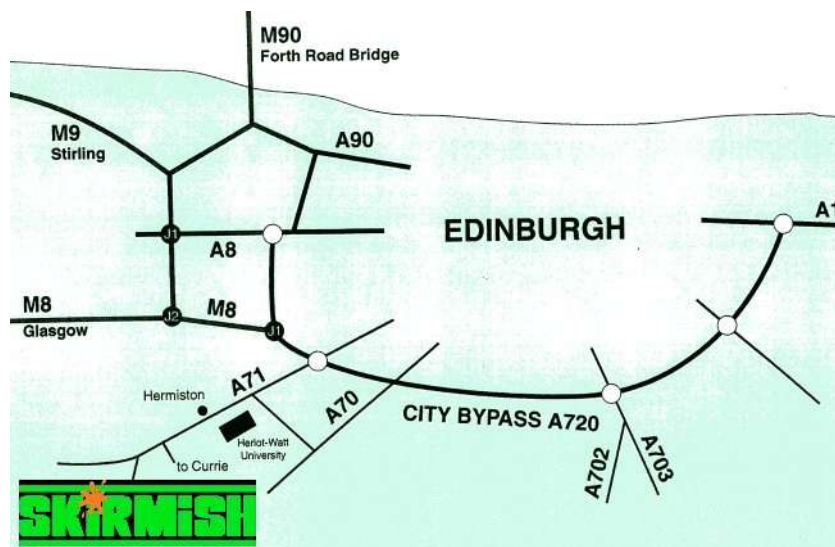

**Directions from:
Princes Street to Skirmish Paintball site in Dalmahoy**

Go along Princes Street to the West End.
Onto Haymarket
Take Dalry Road
Keep straight all the way (along Dalry Road, Gorgie Road, Saughton Road, Broomhouse Road, Sighthill Road)
Straight onto the A71
The site is located 1 ½ miles down the A71 on the left hand side.
Skirmish banners outside at the entrance to the site.